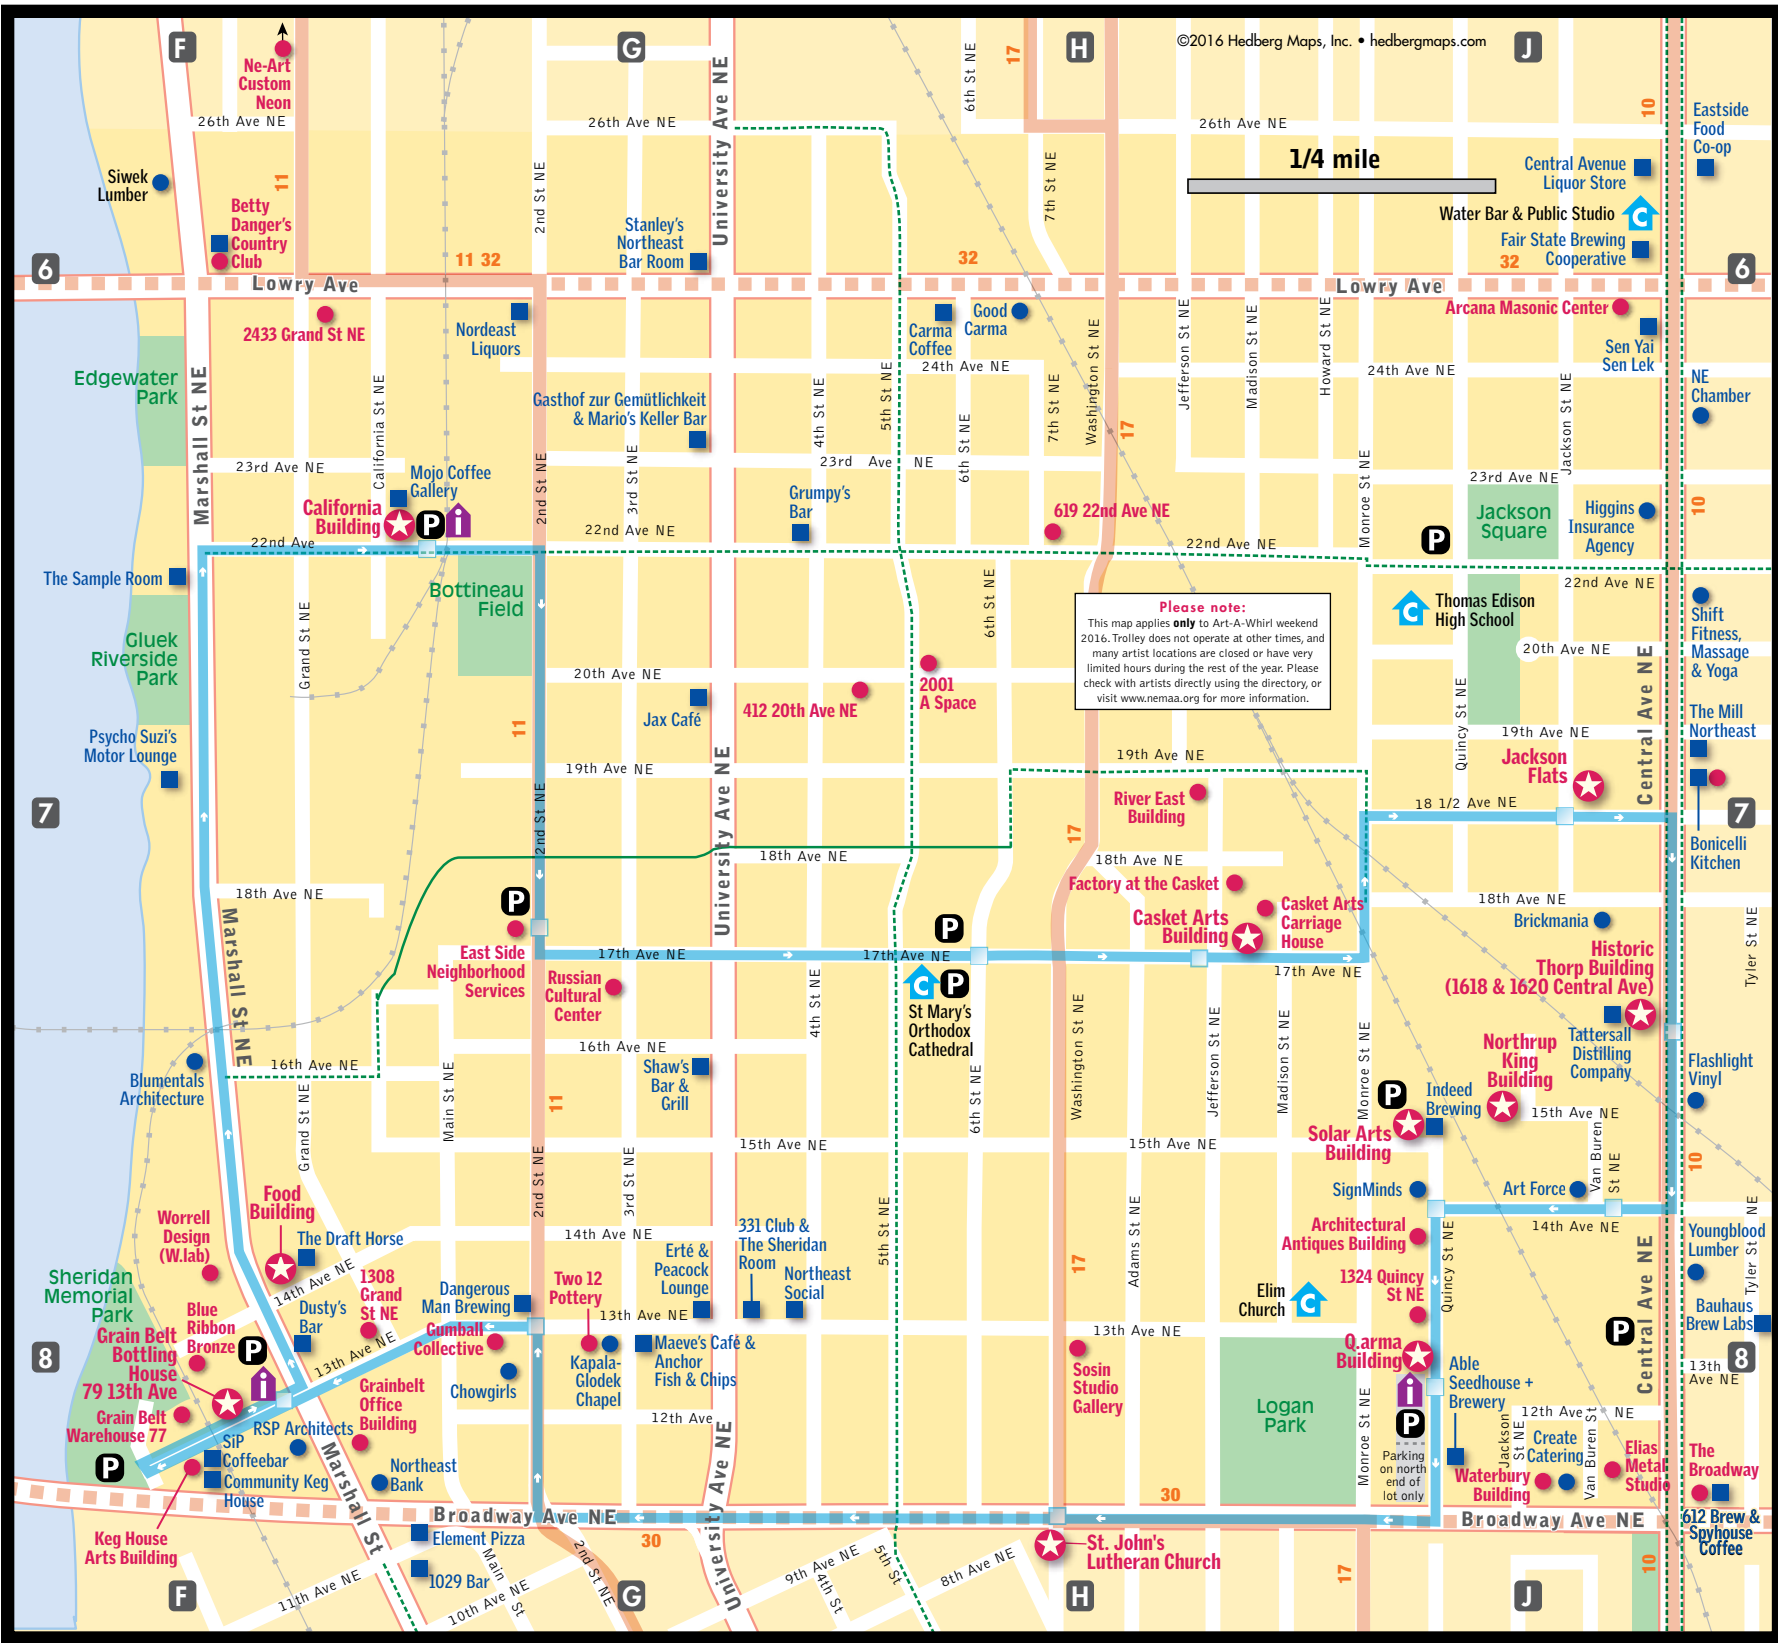

- Art-A-Whirl Location
- ★ Location 10+ Artists
- Local Business Partner
- Dining Location
- i Information Kiosk
- G Community Event
- P Remote Parking Lot
- P Arts District Trolley with stop*
- 17 These Buses Run Fri-Sat-Sun
- 32 Bus Line (limited service)
- Off-street Bike Trail
- - - On-street Bike Route

*Three trolleys run during Art-A-Whirl hours in a clockwise direction. Wait time can at times be up to 25 minutes.

First trolley departs from Grain Belt Studios at:
Friday, 5/20 - 5 pm
Saturday, 5/21 - 12 Noon
Sunday, 5/22 - 12 Noon

Last trolley departs from Grain Belt Studios at:
Friday, 5/20 - 10 pm
Saturday, 5/21 - 8 pm
Sunday, 5/22 - 5 pm

NORTHEAST ARTS DISTRICT